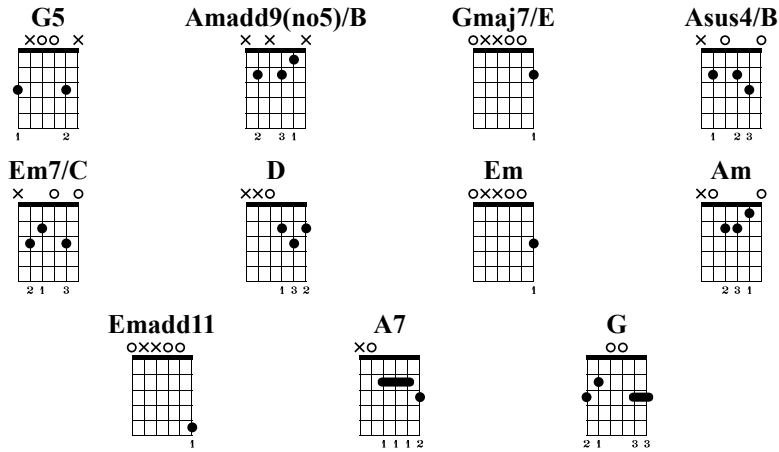

飛鳥和蟬 簡易版

任然

Standard tuning

♩ = 70

Capo fret 3

s.guit.

4/4

1 3 3 3 3 2 3 0 3 3 1 1 0 0 2 2 0

2 3 0 0 3 3 1 1 0 0 2 2 0

3 2 3 0 0 3 3 1 1 0 0 2 2 0

4 2 3 3 0 0 5 0 2 3 0 0 6 3 3 3 2 2

0 2 3 3 0 0 3 3 0 0 3 3 0 0 3 3 2 2

5 5 0 0 3 3 8 1 1 0 1 3 0 0 9 3 2 3 3 3

3 5 0 0 3 3 8 1 1 0 1 3 0 0 9 3 2 3 3 3

Measure 10: Treble (3, 0, 3, 3, 1), Bass (3, 0, 0, 0, 0).
 Measure 11: Treble (1, 0, 0, 2, 2, 0), Bass (2, 0, 0, 0, 0).
 Measure 12: Treble (5, 3, 3, 0, 0, 0), Bass (0, 0, 0, 0, 0).

Asus4/B **Em7/C** **D** **Asus4/B** **Em** **A7**

Am **D** **G**

16 17 18

Measure 16: Treble (1, 1, 0, 1, 3), Bass (0, 0, 0, 0).
 Measure 17: Treble (3, 2, 3, 2), Bass (0, 2, 2, 2).
 Measure 18: Treble (3, 3, 3), Bass (0, 0, 2, 3).

音樂人阿村 ACUN

Tabs 乐谱下载 www.shawntanch.com