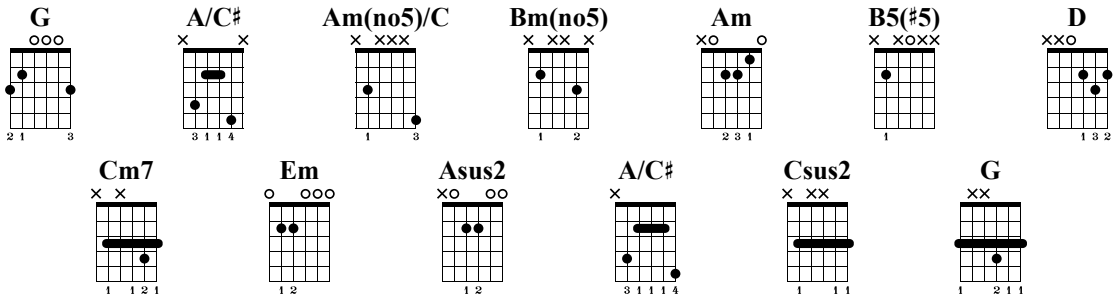

菊花台 简易版

周杰伦

Standard tuning

♩ = 60

Staff 1: Chord diagrams for G, A/C#, Am(no5)/C, and Bm(no5). The staff shows the first four measures of the piece, including a slurred phrase from measure 5 to 7.

Staff 2: Chord diagrams for Am, B5(#5), A/C#, D, G, and A/C#. The staff shows measures 4 through 7, including a slurred phrase from measure 6 to 7.

Staff 3: Chord diagrams for Am(no5)/C, Cm7, Bm(no5), Em, Asus2, and D. The staff shows measures 7 through 9, including a slurred phrase from measure 8 to 9.

Staff 4: Chord diagrams for G, A/C#, and Csus2. The staff shows measures 10 through 12, including a slurred phrase from measure 11 to 12.