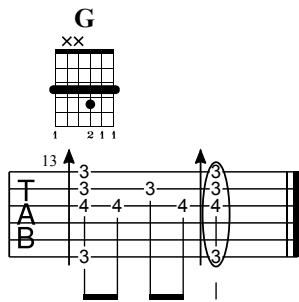

菊花台 简易版

周杰伦

Standard tuning

♩ = 60

Staff 1: Chord diagrams for G, A/C#, Am(no5)/C, and Bm(no5). The staff shows the first four measures of the piece, including a slurred phrase from measure 5 to 7.

Staff 2: Chord diagrams for Am, B5(#5), A/C#, D, G, and A/C#. The staff shows measures 4 through 7, including a slurred phrase from measure 6 to 7.

Staff 3: Chord diagrams for Am(no5)/C, Cm7, Bm(no5), Em, Asus2, and D. The staff shows measures 7 through 9, including a slurred phrase from measure 8 to 9.

Staff 4: Chord diagrams for G, A/C#, and Csus2. The staff shows measures 10 through 12, including a slurred phrase from measure 11 to 12.