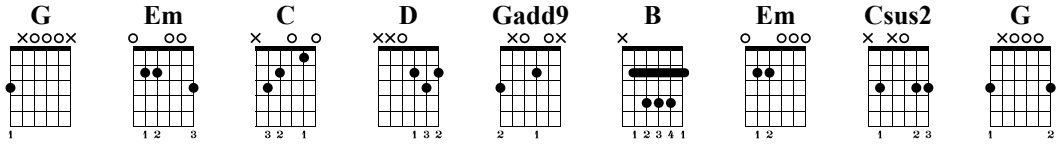

# 晴天

周杰伦

Standard tuning

♩ = 65

sguit.

Measures 1-6 of the guitar tablature. Measure 1: G chord. Measure 2: Em chord. Measure 3: C chord. Measure 4: D chord. Measure 5: Gadd9 chord. Measure 6: B chord. The tablature shows fret numbers on the strings and includes a 'H' (hammer-on) mark above measure 5.

Chord diagrams for C, D, Gadd9, and B.

Measures 7-12 of the guitar tablature. Measure 7: Em chord. Measure 8: D chord. Measure 9: Csus2 chord. Measure 10: D chord. Measure 11: G chord. Measure 12: Em chord. The tablature includes a 'sl.' (slide) mark above measure 7.

Chord diagrams for Em, D, Csus2, and D.

Measures 13-18 of the guitar tablature. Measure 13: G chord. Measure 14: Em chord. Measure 15: C chord. Measure 16: D chord. Measure 17: G chord. Measure 18: Em chord. The tablature includes a 'sl.' (slide) mark above measure 13.

Chord diagrams for G, Em, C, and D.

Measures 19-24 of the guitar tablature. Measure 19: G chord. Measure 20: Em chord. Measure 21: C chord. Measure 22: D chord. Measure 23: G chord. Measure 24: Em chord. The tablature includes a 'sl.' (slide) mark above measure 19.