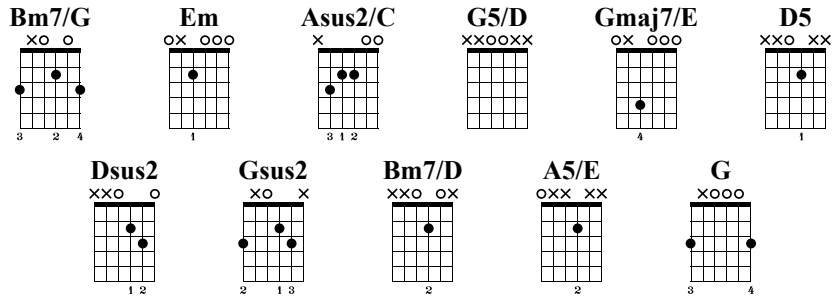

像鱼 抒情版

王贰浪

Standard tuning

♩ = 65

Capo fret 4

Measures 1-4: Bm7/G, Bm7/G, Em. Includes a slur over measure 4.

Measures 5-8: Em, Asus2/C, Asus2/C, G5/D. Includes a slur over measure 8.

Measures 9-12: Bm7/G, Bm7/G, Gmaj7/E. Includes a slur over measure 9 and another slur over measure 12.

Measures 13-16: Em, Asus2/C, Asus2/C, D5. Includes slurs over measures 15 and 16.

Dsus2 **Gsus2** **Gsus2** **Em**

17 *sl.* 2-3 3 2 3 18 *H* 2 0 3 0 3 0 19 0 0 2 0 2 2 0 20 *sl.* 2-4 2 0 2 0

Em **Asus2/C** **Asus2/C** **Bm7/D**