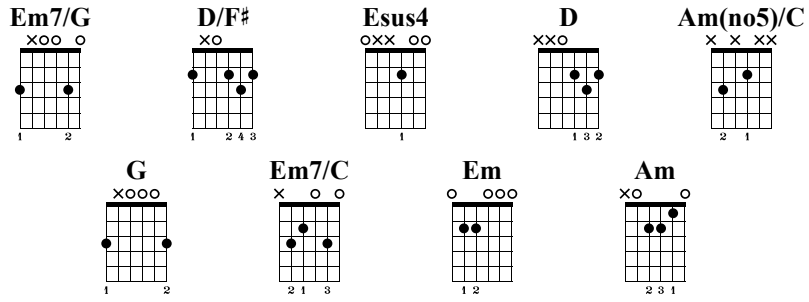

# 阿拉斯加海湾 简易版

菲道尔

Standard tuning

♩ = 60

First system of guitar tablature (measures 1-4). Chord diagrams for Em7/G, D/F#, Esus4, and D are shown above the staff. The staff shows the treble (T), acoustic (A), and bass (B) strings with fret numbers and bar lines.

Second system of guitar tablature (measures 5-8). Chord diagrams for Am(no5)/C, D, G, Em7/G, and D/F# are shown above the staff. The staff shows the treble (T), acoustic (A), and bass (B) strings with fret numbers and bar lines.

Third system of guitar tablature (measures 9-12). Chord diagrams for Esus4, D, Am(no5)/C, D, and G are shown above the staff. The staff shows the treble (T), acoustic (A), and bass (B) strings with fret numbers and bar lines.

Fourth system of guitar tablature (measures 13-16). Chord diagrams for Em7/C, D, G, Em7/C, and D are shown above the staff. The staff shows the treble (T), acoustic (A), and bass (B) strings with fret numbers and bar lines.