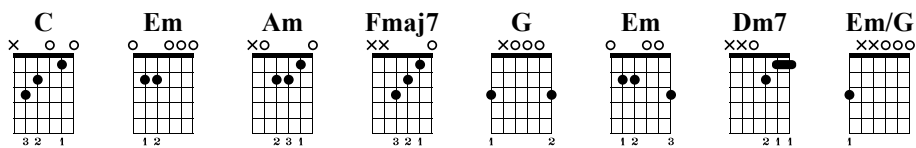

# 后来 简易版

刘若英

Standard tuning

♩ = 65

sguit.

First system of guitar notation (measures 1-4). Includes chord diagrams for C and Em. The notation shows the treble and bass staves with fret numbers and bar lines.

Second system of guitar notation (measures 5-8). Includes chord diagrams for Am, Em, Fmaj7, and G. The notation shows the treble and bass staves with fret numbers and bar lines.

Third system of guitar notation (measures 9-12). Includes chord diagrams for Em, Am, Dm7, Em/G, and C. The notation shows the treble and bass staves with fret numbers and bar lines.

Fourth system of guitar notation (measure 13). Includes a chord diagram for C and a diagram for a slide effect on the 10th fret.